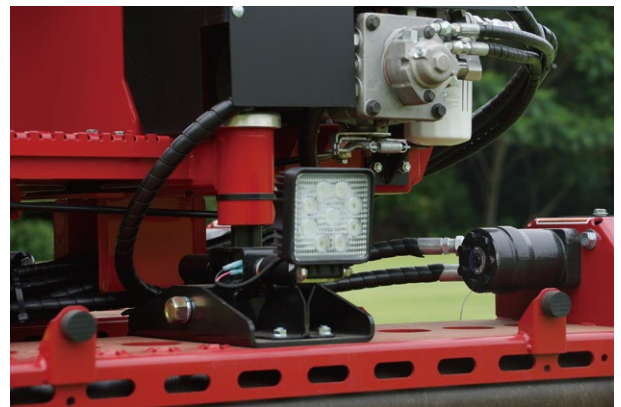

Baroness Greens Roller RR100

Baroness announces mid-weight new Greens Roller "RR100" for Asia/Pacific market in the 2022 summer. The mid-weight greens roller provides excellent grass surface on the green, and is a good combination with Baroness greens mower.

4x4 traction system contributes to efficient and speedy work for all roller work.

Specification

Model	RR100
Engine	KOHLER 13hp
Electric starter	Standard equipment
Working light	Standard equipment
Working width	40in. (102cm)
Height with trailer	66in.(168cm)
Width with trailer	52in.(132cm)
Length with trailer	97in. (246cm)
Machine weight	940LBS(427.3kg)